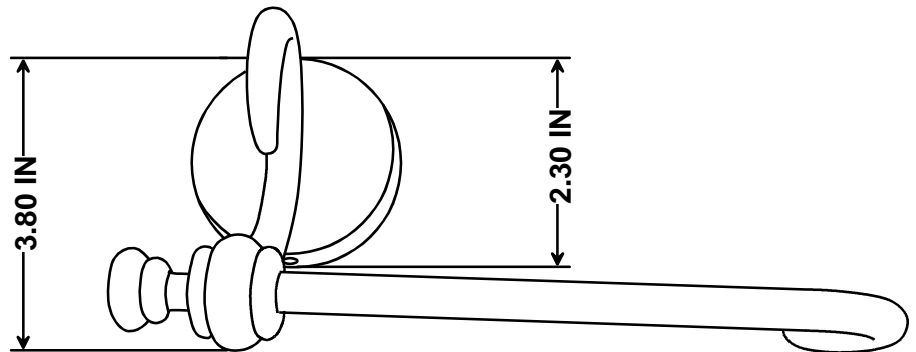

### Dimensions:

**3.50 IN DEEP  
FROM FRONT  
OF TP HOLDER  
TO WALL**